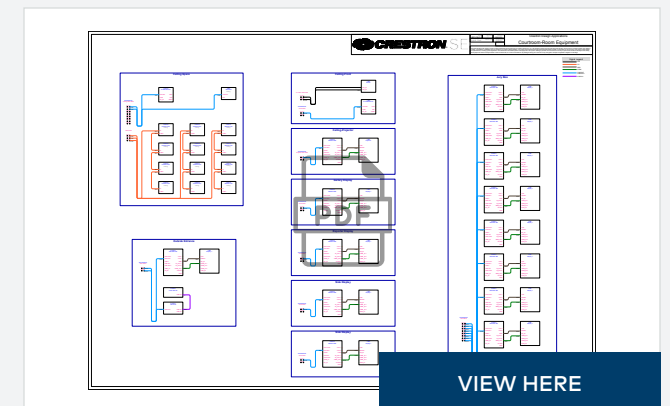

COURTROOM

ROOM DESCRIPTION

Crestron's user-friendly control allows the court workers to route content and adjust settings which improves the daily workflow and promotes further efficiency in operations. This full featured courtroom design allows for evidence presentation and videoconferencing for remote attendees to be included. Using Crestron's 1 Beyond camera technology, video of the judge, prosecutor, defense, or witnesses can be displayed or routed as needed.

ROOM SAMPLE

SIGNAL FLOW DIAGRAM

[VIEW HERE](#)

Notes:

- **Blue circle** indicates **Crestron product**
- **Grey circle** indicates **3rd party product**