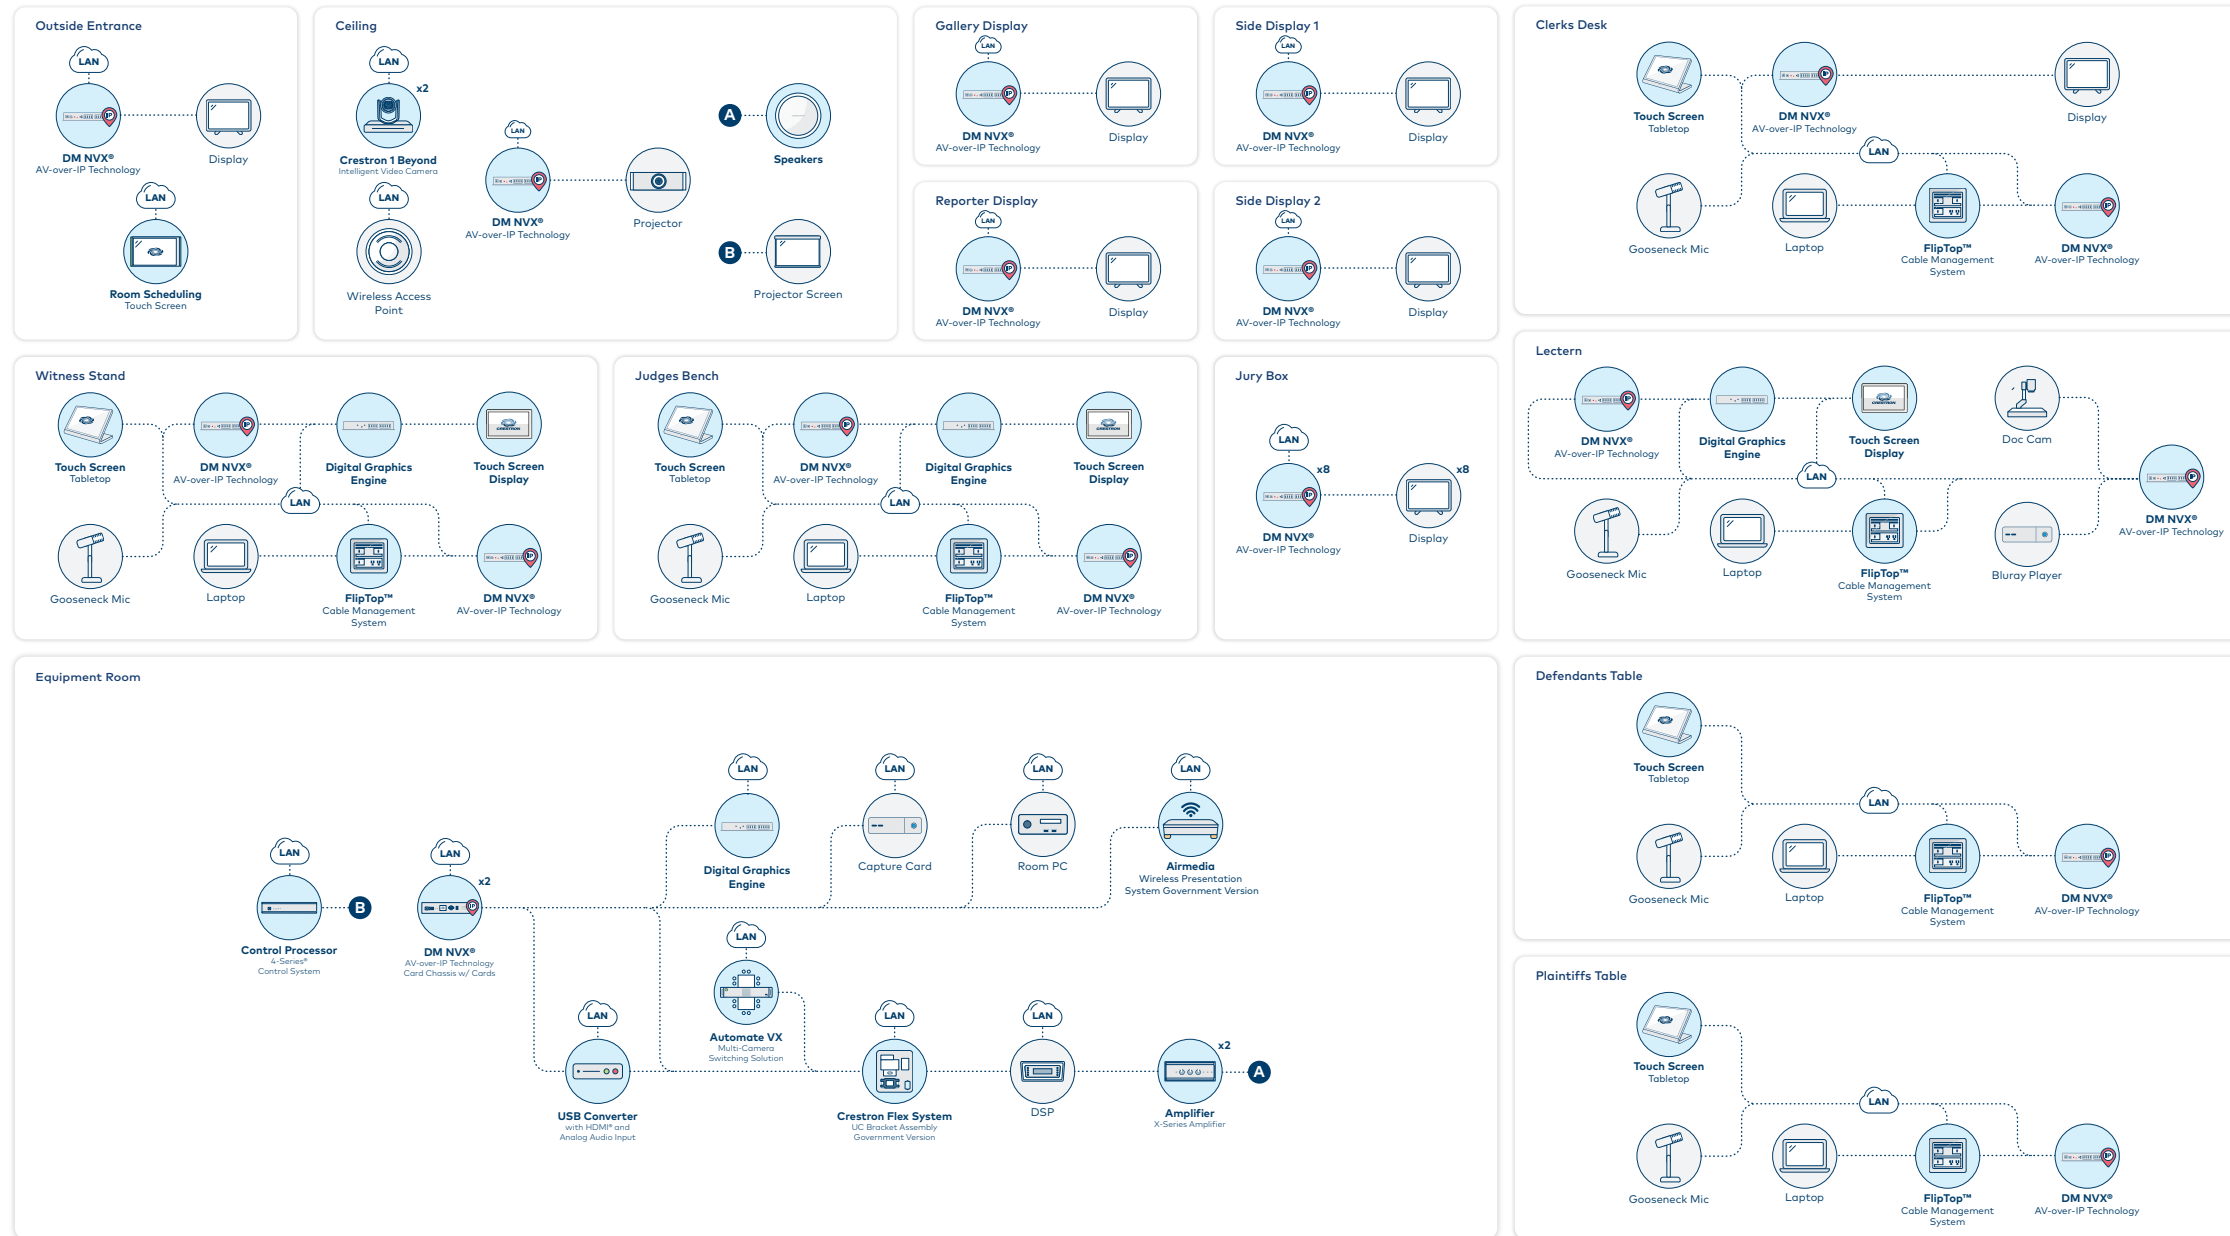

COURTROOM

ROOM DESCRIPTION

Crestron's user-friendly control allows the court workers to route content and adjust settings which improves the daily workflow and promotes further efficiency in operations. This full featured courtroom design allows for evidence presentation and videoconferencing for remote attendees to be included. Using Crestron's 1 Beyond camera technology, video of the judge, prosecutor, defense, or witnesses can be displayed or routed as needed.

ROOM SAMPLE

SIGNAL FLOW DIAGRAM

[VIEW HERE](#)

Notes:

- **Blue circle** indicates **Crestron product**
- **Grey circle** indicates **3rd party product**