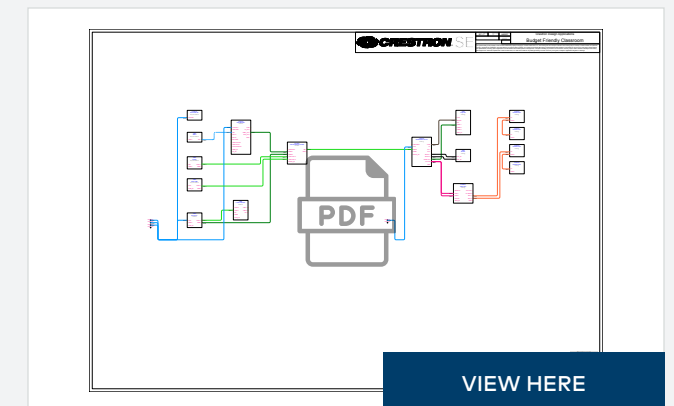

BUDGET FRIENDLY CLASSROOM

ROOM DESCRIPTION

A low-cost classroom design for any standard teaching space or small classroom. The teacher can connect with to a wired input or share content and audio wirelessly from different sources to the projector and speakers in the room.

ROOM SAMPLE

SIGNAL FLOW DIAGRAM

Notes:

- Blue circle indicates Crestron product
- Grey circle indicates 3rd party product