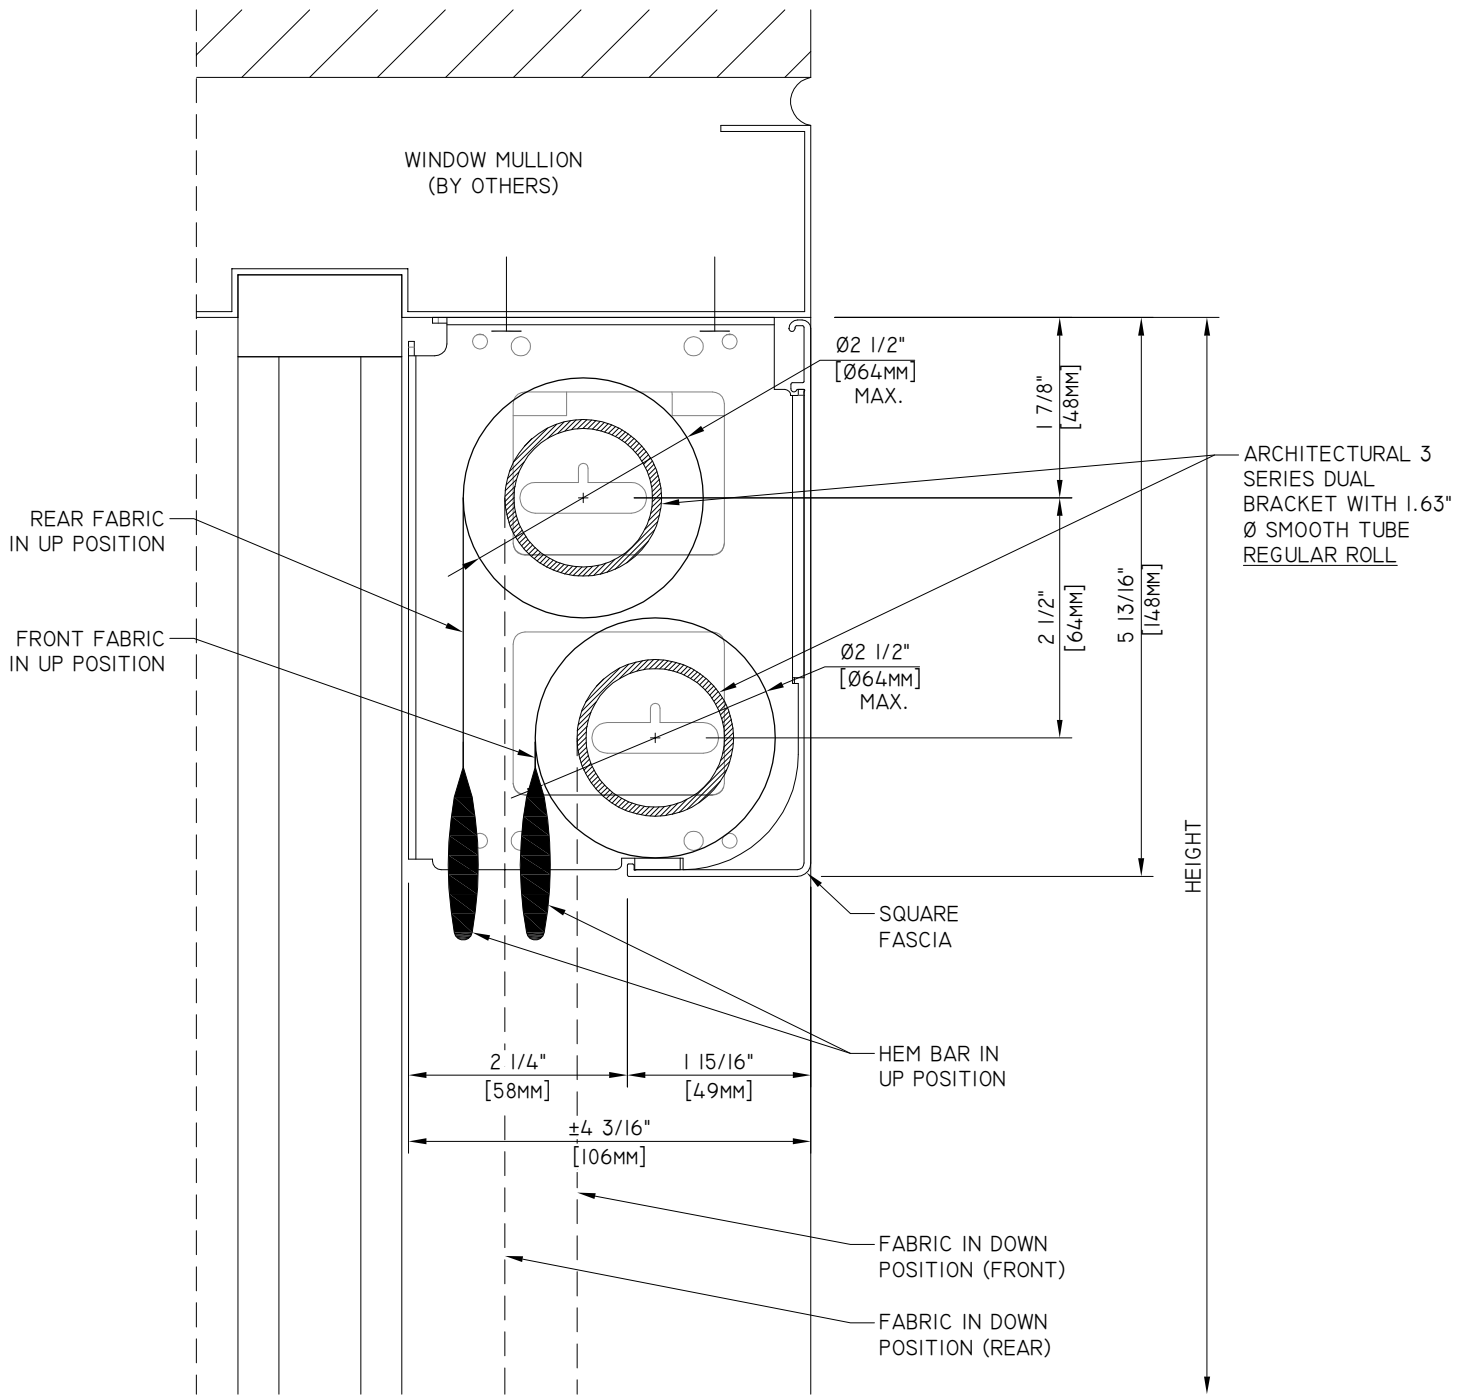

ARCHITECTURAL 3 SERIES DUAL SHADE
 WITH SQUARE FASCIA
 INSIDE FRAME INSTALLATION

15 VOLVO DRIVE
 ROCKLEIGH NJ 07647
 TEL: 888-273-7876
 WWW.CRESTRON.COM

DWG. #	M3D3-003
SCALE:	6" = 1'-0"
DATE:	02.27.15
REV.:	