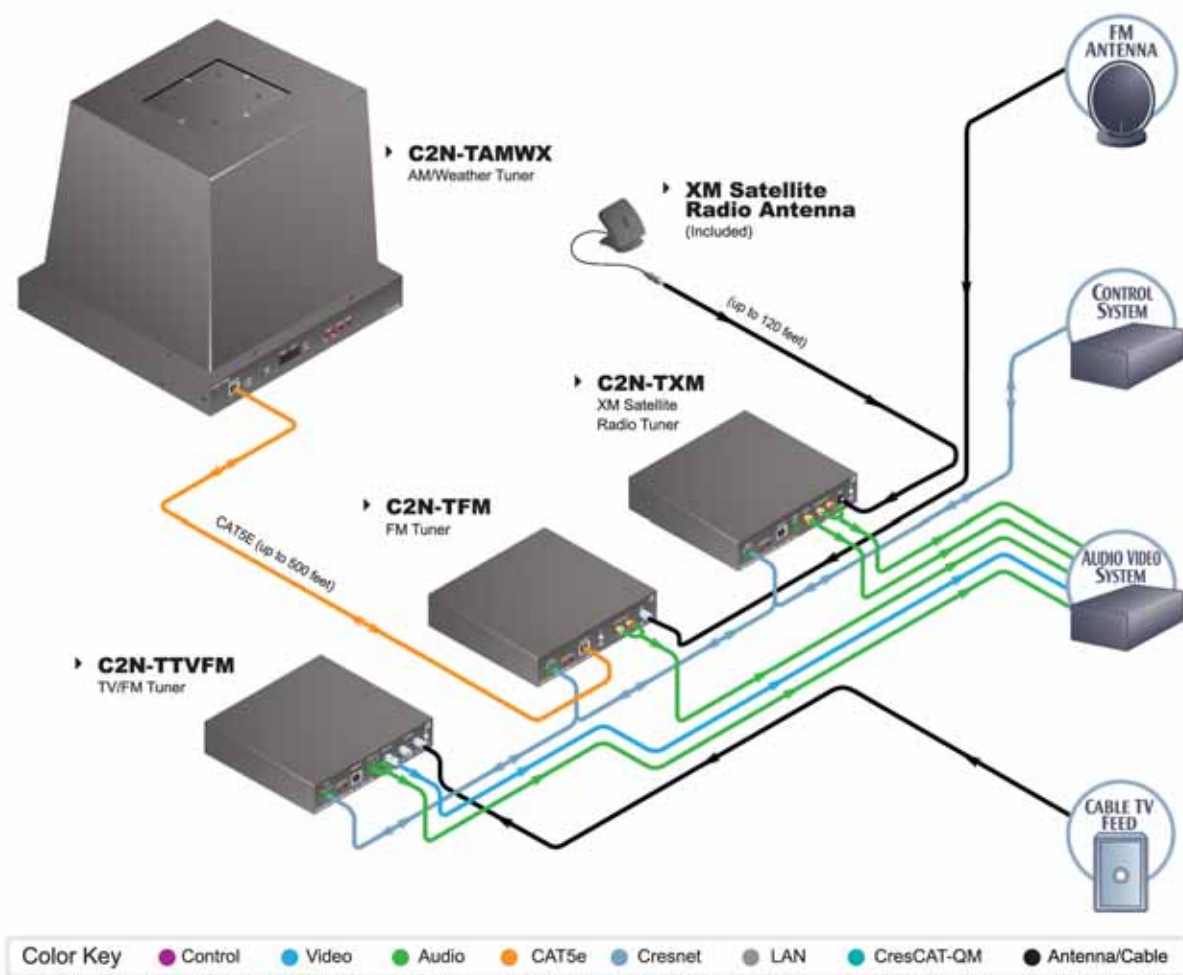

Tuners overview

Crestron offers a complete selection of Cresnet-controllable radio and TV tuners, perfect for homes, offices, schools, and sports bars. Each model is designed to offer the utmost in performance and flexibility as part of a complete Crestron AV distribution system.

Basic tuner control can be accessed from keypads and remotes throughout any house or other facility, with easy channel selection and recall of favorite channel presets at the press of a button. More extensive control with true feedback and real-time status display can be harnessed from any wired touchpanel or 2-way wireless touchpanel, as well as from networked computers. Even channel,

category, title, and artist information can be displayed in a fully-navigable program guide for those formats that support this feature.

For large multi-room homes and businesses, Crestron tuners are 1/2-space rack-mountable making it easy and affordable to design a multi-channel, multi-format tuner system to accommodate any number of listening zones and television displays. Crestron has a tuner solution for everyone. So, while the kids are listening to their favorite rock and pop stations in their bedrooms or family room, Mom and Dad can be enjoying their own choice of music, news, and sports in the kitchen, garage, or spa.

Crestron Tuner Application