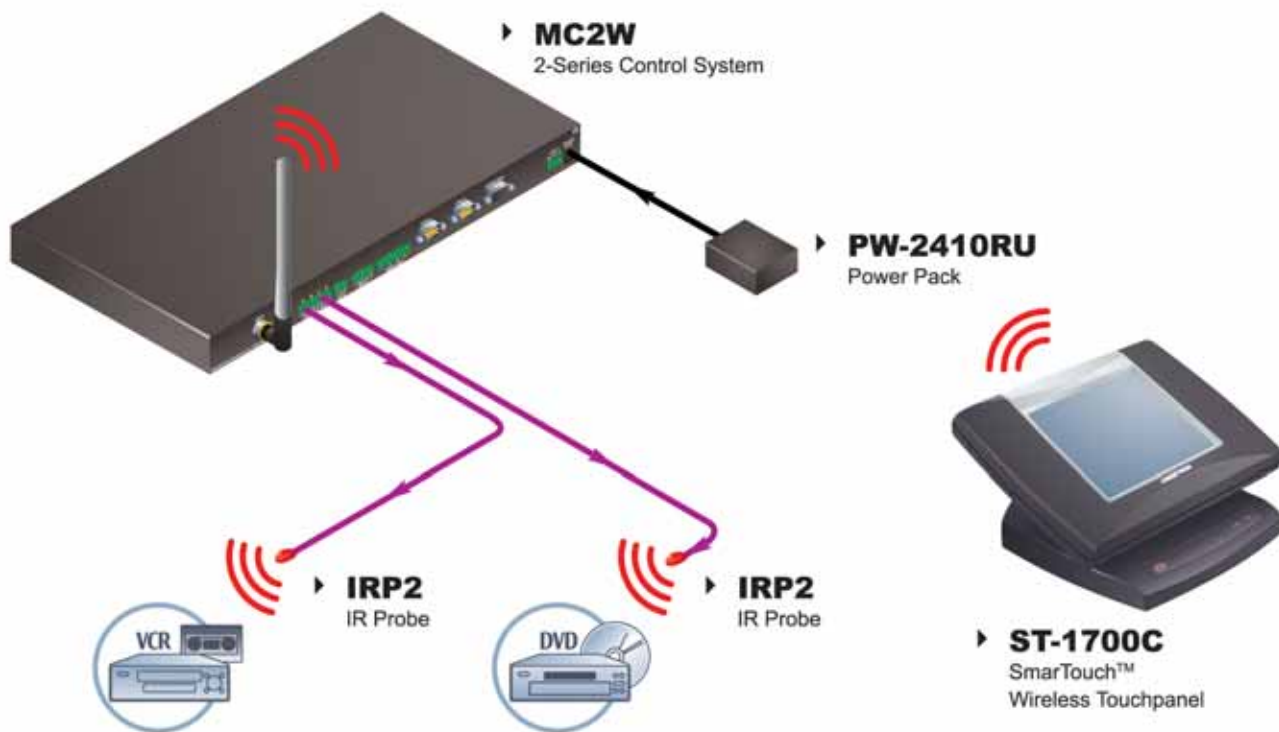

ControlPaks overview

Crestron ControlPAKs have been configured to support a wide range of control and audio/video applications, making it easier for system designers and consultants to select and specify complete system solutions. Every ControlPAK includes a 2-Series control system, and most also include a touchpanel to deliver a complete control system solution. Each package is designed to provide excellent performance and value for a host of control applications, with specialty system packages to support multi-room audio distribution, boardroom AV, and 7.1 surround sound theater control.

MC2W-C17PAK SmarTouch™ Control Package

Color Key ● Control ● Video ● Audio ● RGB ● CAT5e ● Cresnet ● LAN

ControlPAKs cross reference

	PerformancePAKs			
	MC2E-TPMC-PAK	AV2-TPMC-PAK	MT-MC2W-PAK	ML-MC2W-PAK
Control System				
AV2 Dual Bus Control System		•		
CP2E Compact Control System with Ethernet				
CP2 Compact Control System				
MC2E Compact Control System with Ethernet	•			
MC2W Integrated Wireless Control System			•	•
MP2E Integrated AV Control System with Ethernet				
MP2 Integrated AV Control System				
AADS Adagio Audio Distribution System				
AES Adagio Entertainment System				
User Interface				
Wireless Technology	WiFi	WiFi	1-Way RF	1-Way RF
TPMC-8X Isys i/O WiFi Wireless Touchpanel	•	•		
MT-1000C MiniTouch Wireless Touchpanel			•	
ML-600 MiniLCD Handheld Wireless Remote				•
ST-1700C SmarTouch 1-Way RF Wireless Touchpanel				
STX-1700C SmarTouch 2-Way RF Wireless Touchpanel				
TPS-1700 SmarTouch Isys Touchpanel				
CT-1550 SmarTouch ColorTouch Touchpanel				
APAD-W LCD Controller				
C2N-DBF12W 12-Button Function Keypad				
e-Control enabled	•	•		
Special Features				
Audio Distribution Processor & Amplifier				
Surround Sound Processor & Amplifier				
AV Switcher & Audio Processor				
Included Accessories				
Wireless Gateway			• ¹	• ¹
Ethernet Card	• ¹	•		
IR Probes (Qty.)	4	4	2	2
Power Supply (Watts)	25	50 ¹	25	25