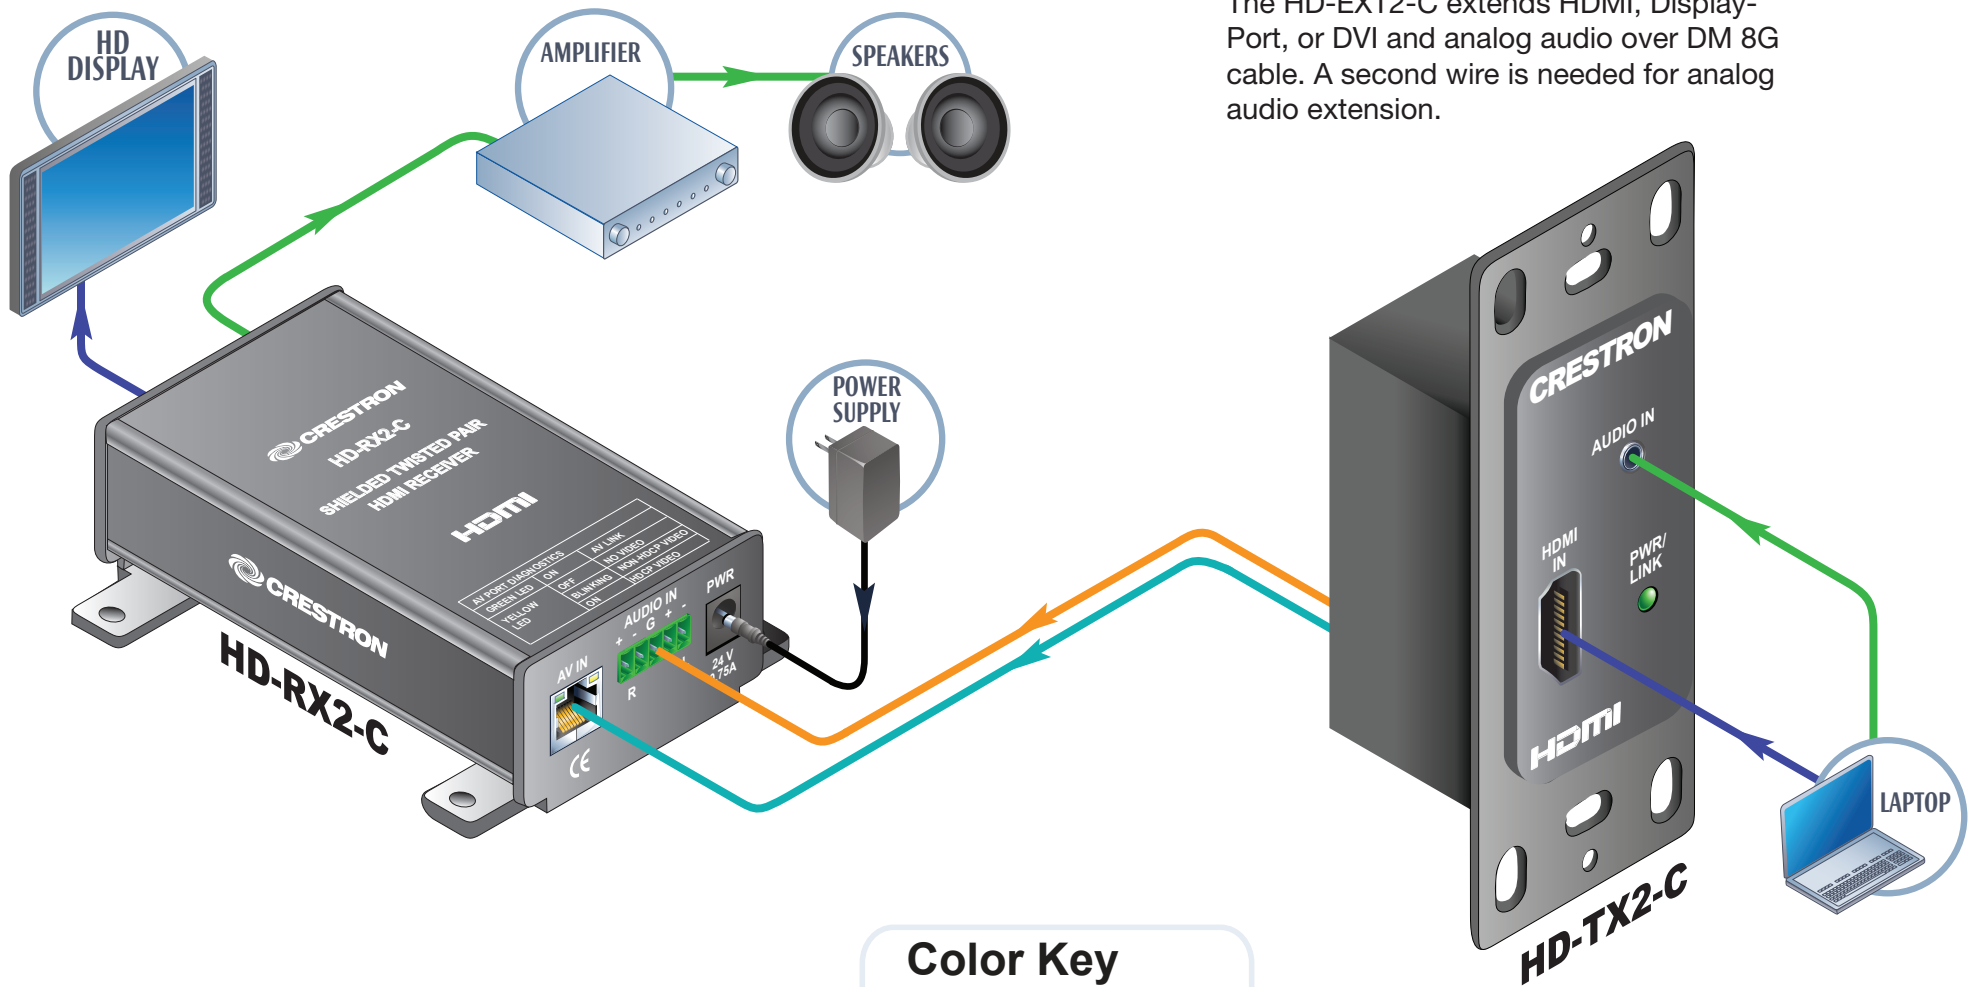

Extend HDMI and Audio over DM 8G Cable

The HD-EXT2-C extends HDMI, Display-Port, or DVI and analog audio over DM 8G cable. A second wire is needed for analog audio extension.

Color Key

- Audio
- HDMI
- DM-CBL-8G cable
- CAT5 UTP or STP